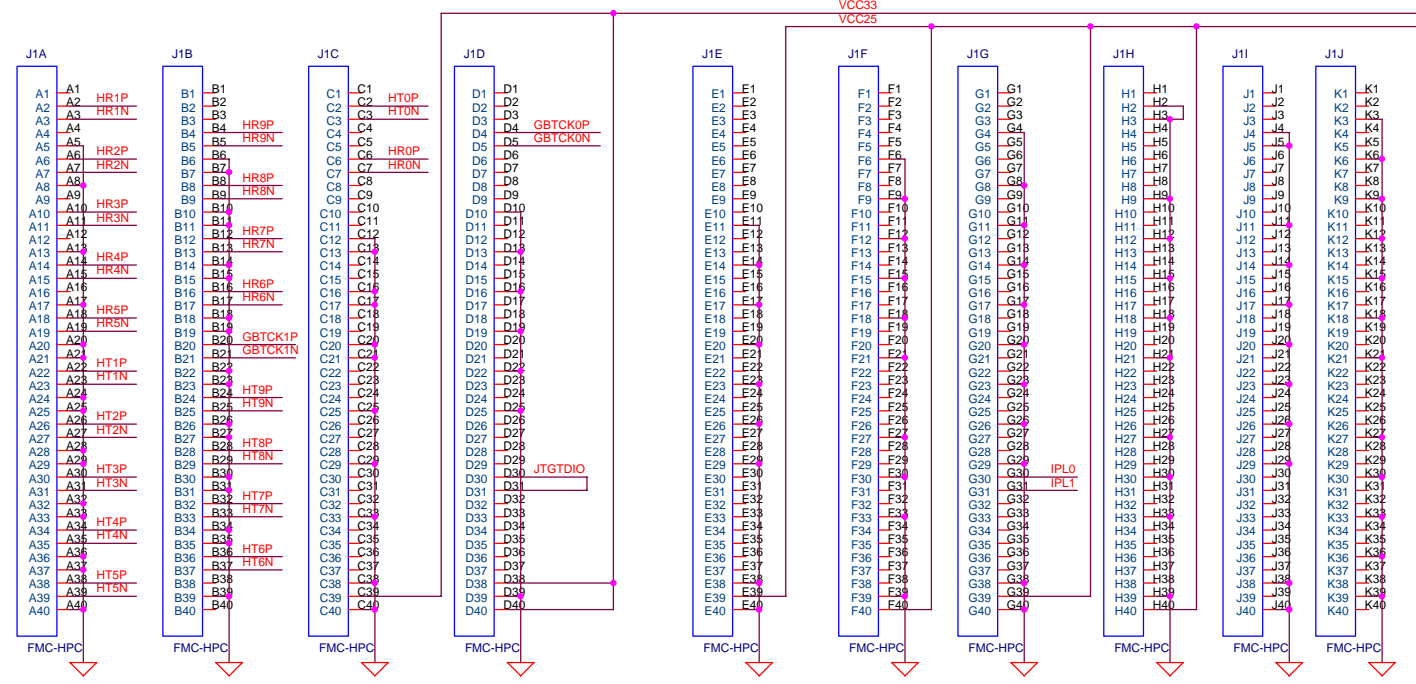

1_HPC

Title			AB09-FMCRaid
Size	Document Number		Rev
A3	AB09-FMCRaid		1.0
Date:	Tuesday, October 18, 2011	Sheet	1 of 2

Title		
AB09-FMCRAID		
Size	Document Number	Rev
A3	AB09-FMCRAID	1.0
Date:	Tuesday, October 18, 2011	Sheet 2 of 2