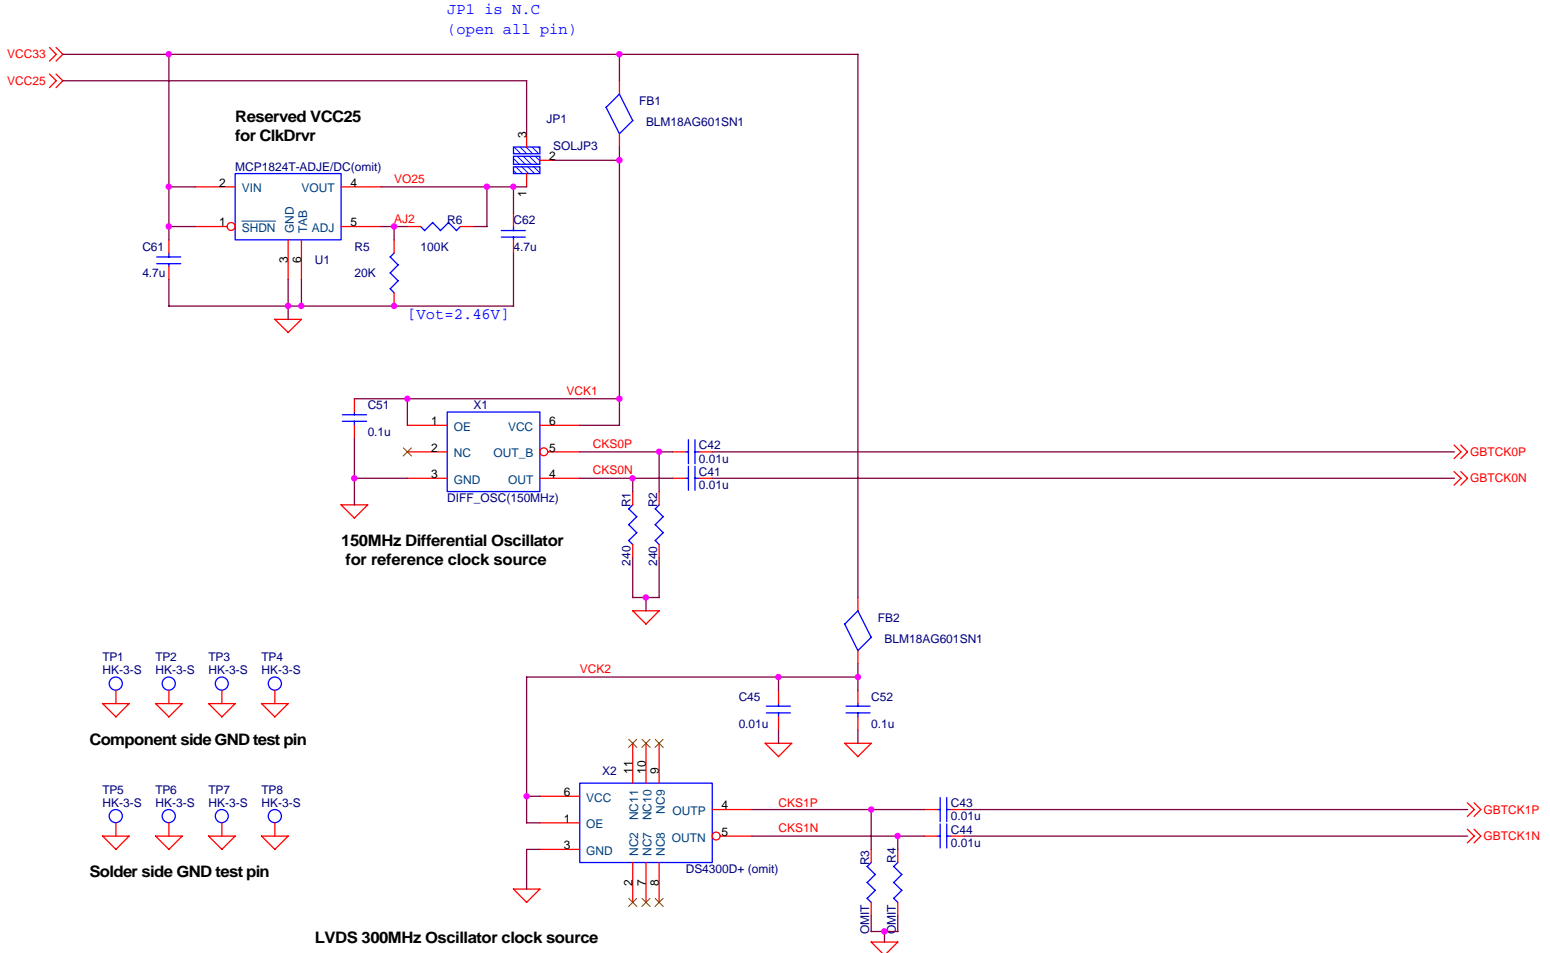

1_HPC

Title			AB09-FMCRaid
Size	Document Number		Rev
A3	AB09-FMCRaid		1.0
Date:	Tuesday, October 18, 2011	Sheet	1 of 2

Title		
AB09-FMCRAID		
Size	Document Number	Rev
A3	AB09-FMCRAID	1.0
Date:	Tuesday, October 18, 2011	Sheet 2 of 2